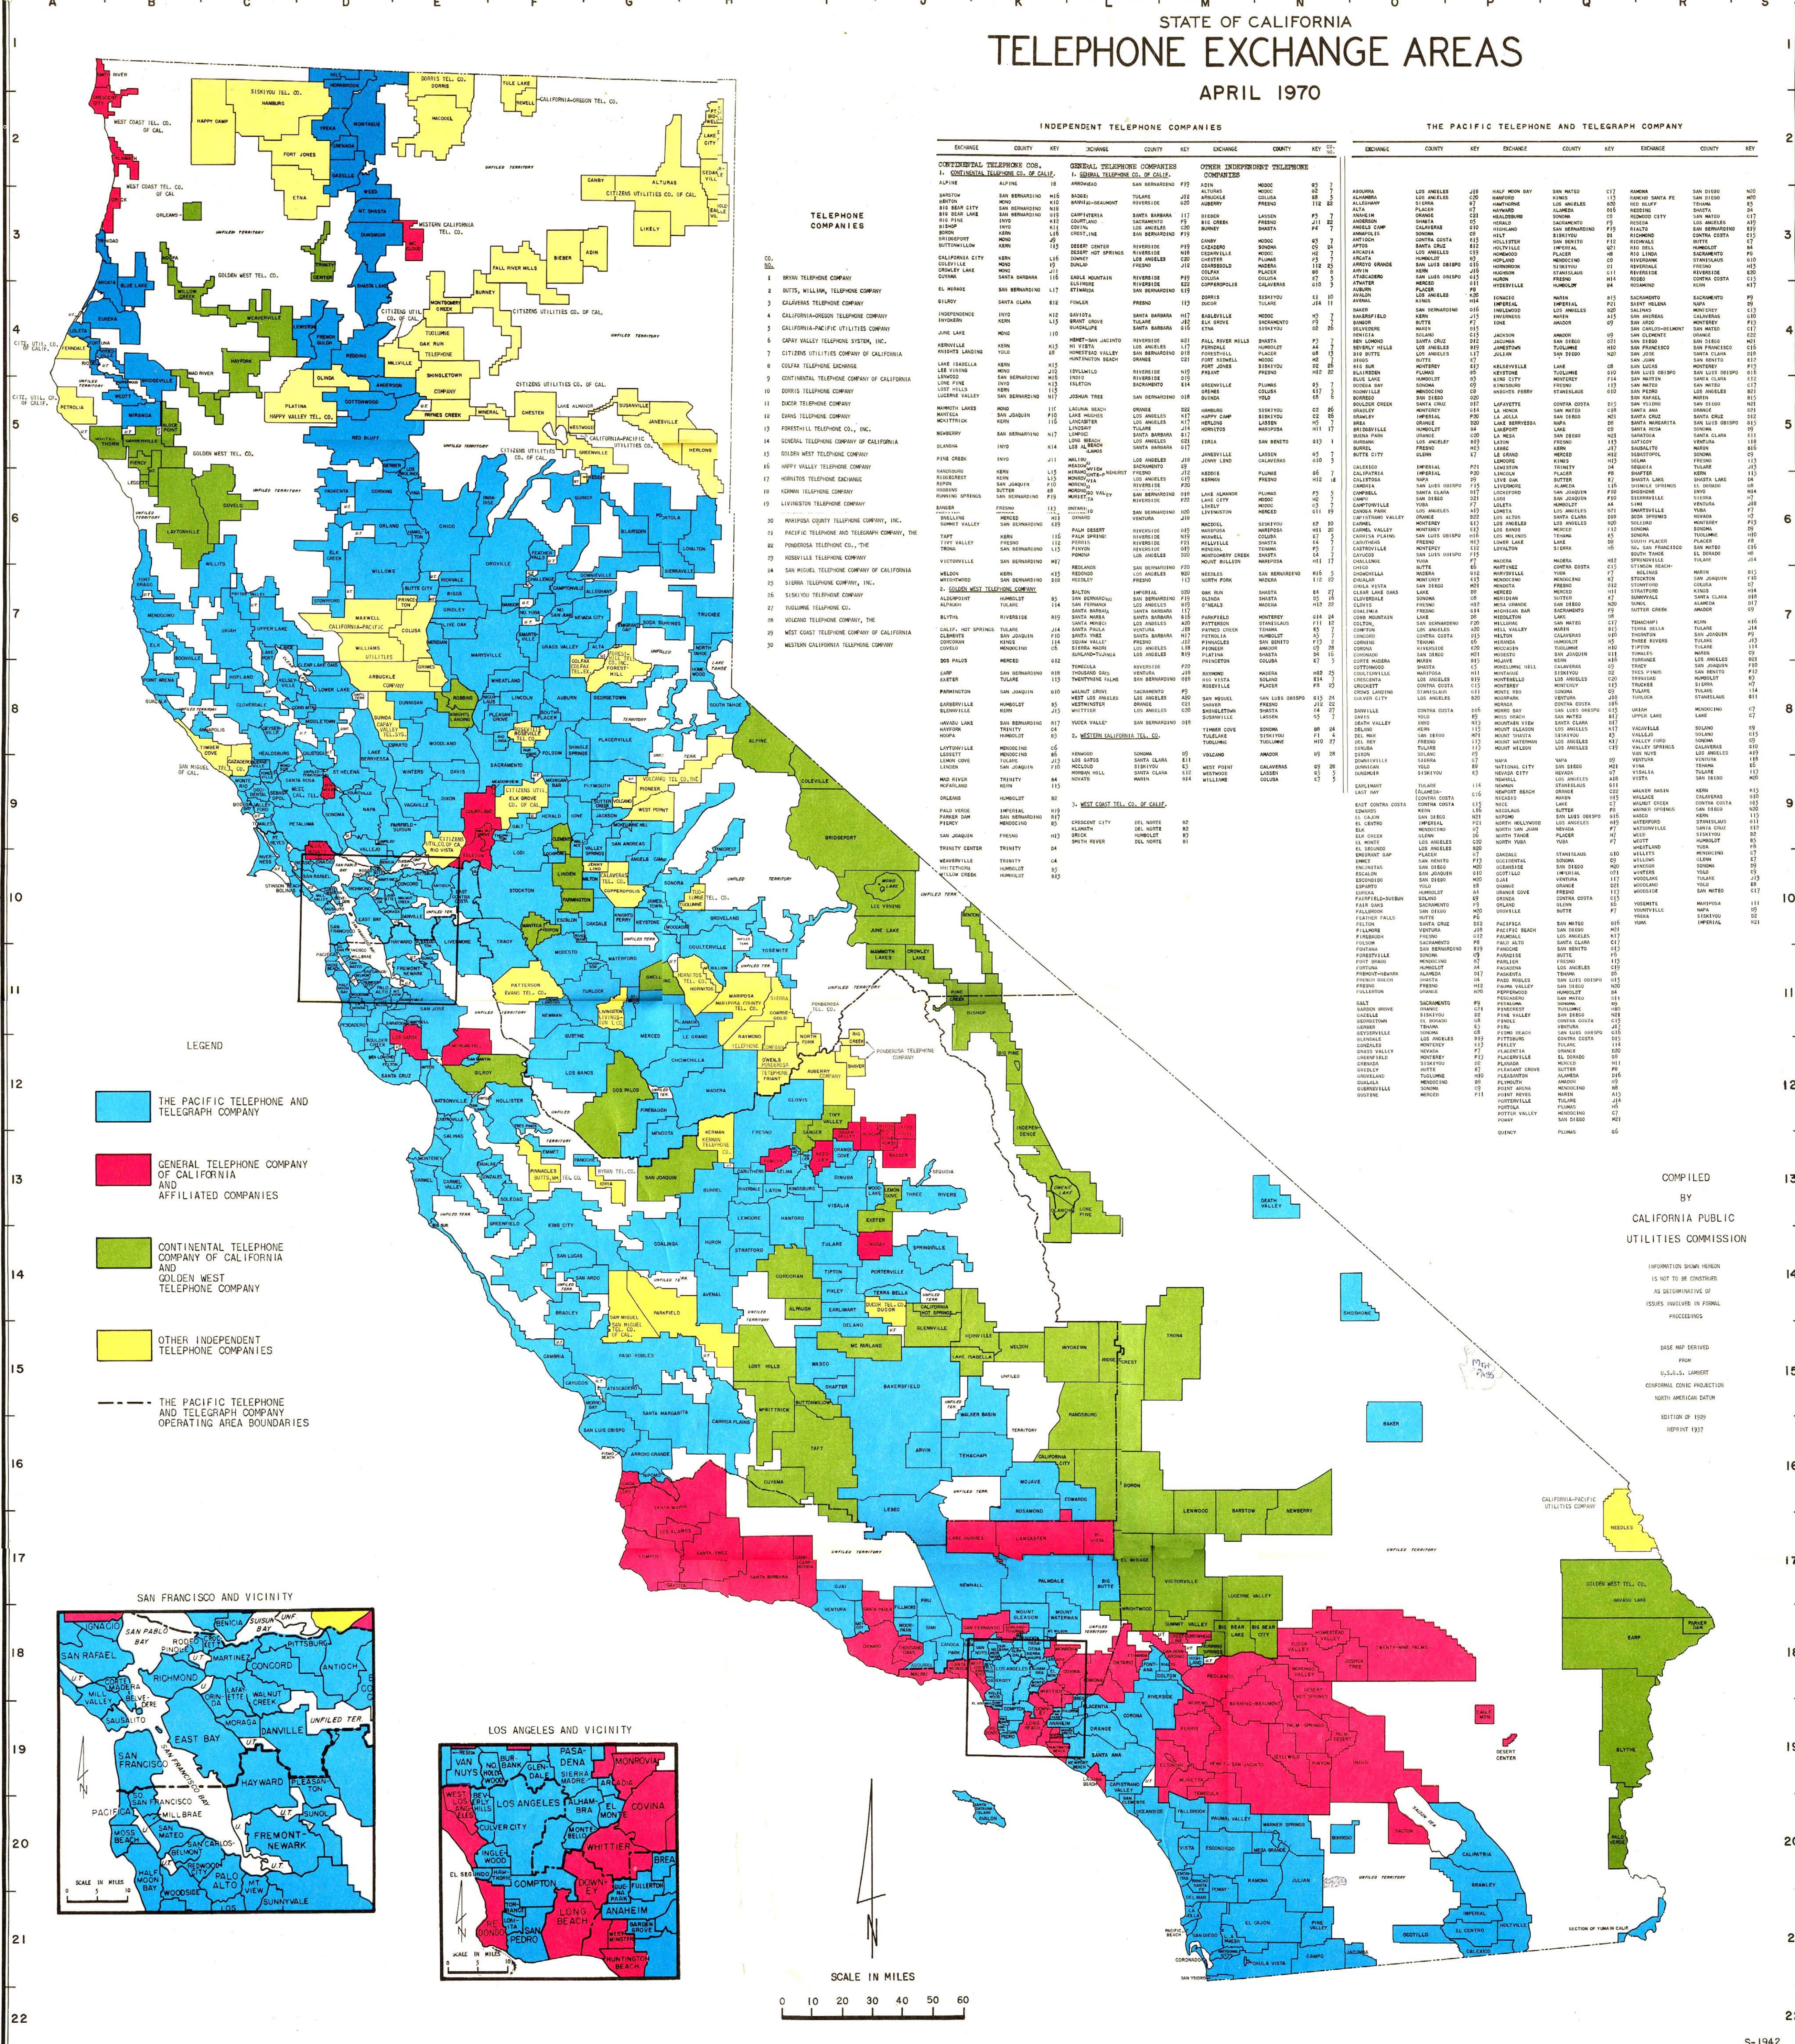

STATE OF CALIFORNIA TELEPHONE EXCHANGE AREAS APRIL 1970

TELEPHONE COMPANIES

INDEPENDENT TELEPHONE COMPANIES				THE PACIFIC TELEPHONE AND TELEGRAPH COMPANY			
EXCHANGE	COUNTY	KEY	EXCHANGE	COUNTY	KEY	EXCHANGE	COUNTY
ALPINE	ALPINE	18	ALPINE	ALPINE	18	ALPINE	ALPINE
BARTON	SAN BERNARDINO	418	BARTON	SAN BERNARDINO	418	BARTON	SAN BERNARDINO
BARTON	SAN BERNARDINO	418	BARTON	SAN BERNARDINO	418	BARTON	SAN BERNARDINO
BIG BEAR CITY	SAN BERNARDINO	418	BIG BEAR CITY	SAN BERNARDINO	418	BIG BEAR CITY	SAN BERNARDINO
BIG BEAR LAKE	SAN BERNARDINO	418	BIG BEAR LAKE	SAN BERNARDINO	418	BIG BEAR LAKE	SAN BERNARDINO
BISHOP	SAN BERNARDINO	418	BISHOP	SAN BERNARDINO	418	BISHOP	SAN BERNARDINO
BLISS	SAN BERNARDINO	418	BLISS	SAN BERNARDINO	418	BLISS	SAN BERNARDINO
BLOOMINGDALE	SAN BERNARDINO	418	BLOOMINGDALE	SAN BERNARDINO	418	BLOOMINGDALE	SAN BERNARDINO
BLOOMINGDALE	SAN BERNARDINO	418	BLOOMINGDALE	SAN BERNARDINO	418	BLOOMINGDALE	SAN BERNARDINO
BLOOMINGDALE	SAN BERNARDINO	418	BLOOMINGDALE	SAN BERNARDINO	418	BLOOMINGDALE	SAN BERNARDINO
BLOOMINGDALE	SAN BERNARDINO	418	BLOOMINGDALE	SAN BERNARDINO	418	BLOOMINGDALE	SAN BERNARDINO

1. **LEGEND**
2. THE PACIFIC TELEPHONE AND TELEGRAPH COMPANY
   - GENERAL TELEPHONE COMPANY OF CALIFORNIA AND AFFILIATED COMPANIES
   - CONTINENTAL TELEPHONE COMPANY OF CALIFORNIA AND GOLDEN WEST TELEPHONE COMPANY
   - OTHER INDEPENDENT TELEPHONE COMPANIES
   - THE PACIFIC TELEPHONE AND TELEGRAPH COMPANY OPERATING AREA BOUNDARIES